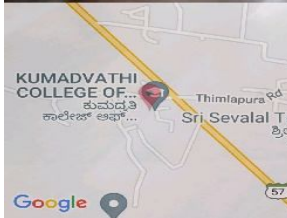

### Library Rules

69VF+P2G, Thimlapura, Karnataka 577427, India

Thimlapura

Karnataka

India

2022-11-09(Wed) 10:41(am)

69VF+P2G, Thimlapura, Karnataka 577427, India

Thimlapura